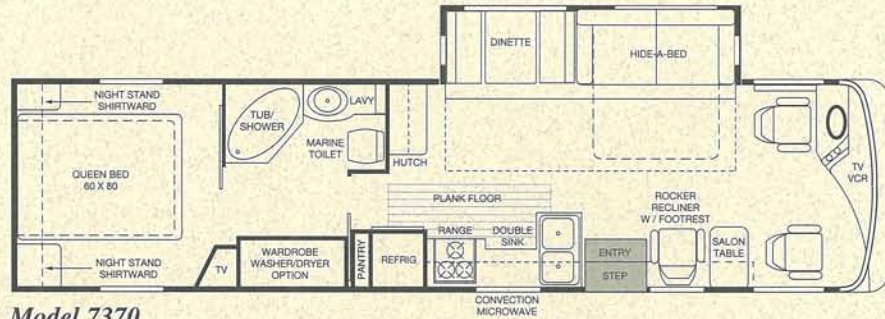

Floor Plans

Model 7370