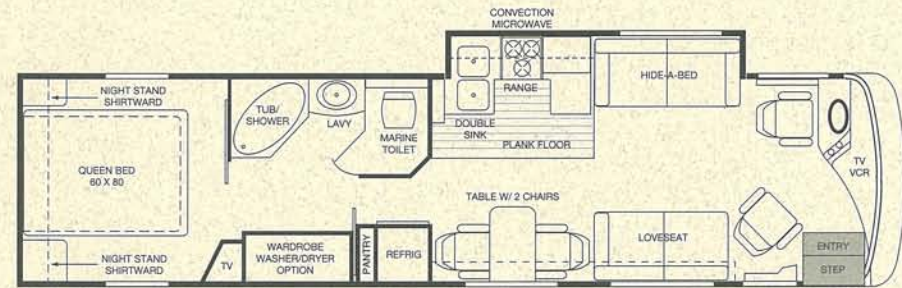

Specifications / Dimensions / Capacities

Weights	Model 7370	Model 7371	Model 7372
Gross Vehicle Weight Rating	26,350 lbs.	26,350 lbs.	26,350 lbs.
Gross Combined Weight Rating	31,350 lbs.	31,350 lbs.	31,350 lbs.
Front Gross Axle Weight Rating	9,350 lbs.	9,350 lbs.	9,350 lbs.
Rear Gross Axle Weight Rating	17,000 lbs.	17,000 lbs.	17,000 lbs.
Unloaded Vehicle Weight*	21,000 lbs.	20,320 lbs.	20,320 lbs.
Maximum Carrying Capacity	5,350 lbs.	6,030 lbs.	6,030 lbs.
Measurements			
Wheelbase	228"	228"	228"
Overall Length	36' 6"	36' 6"	36' 6"
Overall Height (Road Height)	12' 1/2"	12' 1/2"	12' 1/2"
Interior Height	79"	79"	79"
Interior Width	98"	98"	98"
Exterior Width	102"	102"	102"
Tank Capacities			
Water Heater	6 Gal.	6 Gal.	6 Gal.
Grey Tank	50 Gal.	50 Gal.	50 Gal.
Black Tank	50 Gal.	50 Gal.	50 Gal.
Fresh Water Tank(s) (2-45 Gal. Tanks)	90 Gal.	90 Gal.	90 Gal.
LPG Tank(s)			
W/ LPG Generator	55.2 Gal.	55.2 Gal.	55.2 Gal.
W/ Diesel Generator	23.2 Gal.	23.2 Gal.	23.2 Gal.

*Calculated Weights. UVW (Unloaded Vehicle Weight) Includes Full Fuel Tank & Standard Equipment

Floor Plans

Model 7370

Model 7371

Model 7372

Tradewinds
LUXURY DIESEL MOTORHOMES

National R.V., Inc.
3411 N. Perris Blvd., Perris CA 92571 • 909-943-6007
www.nrvh.com