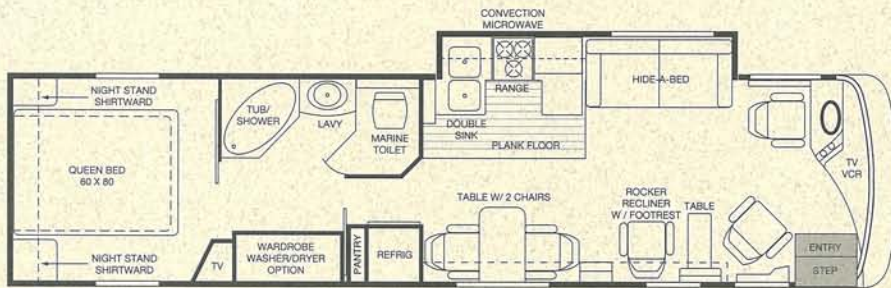

Floor Plans

Model 7371

Tradewinds
LUXURY DIESEL MOTORHOMES

National R.V., Inc.
3411 N. Perris Blvd., Perris CA 92571 • 909-943-6007
www.nrvh.com

© Copyright 1998, National R.V., Inc. 1/99 10M

**24-Hour Toll-Free Help Line By
Coach Net Emergency Road Service**

As an original Tradewinds owner,
you can call toll-free to Coach
Net, anytime, for expert advice on
any problem you might have.

(Good for one year from date of purchase. Non-
transferable program can be extended for a nominal
fee.)

Authorized Dealer

Due to continual product improvement, National R.V., Inc. reserves the right to change materials, colors, specifications and prices at any time, without notification.